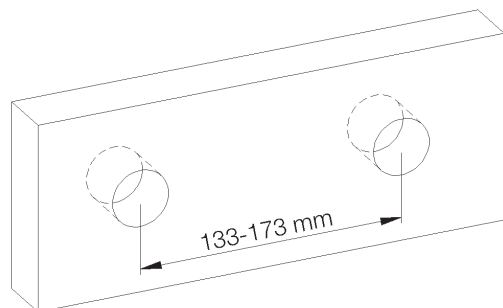

Picture

Product details

Weight : 1,9 kg

Internal mechanism : 1/3 turn compression valve

Technical drawing

RA0.V01