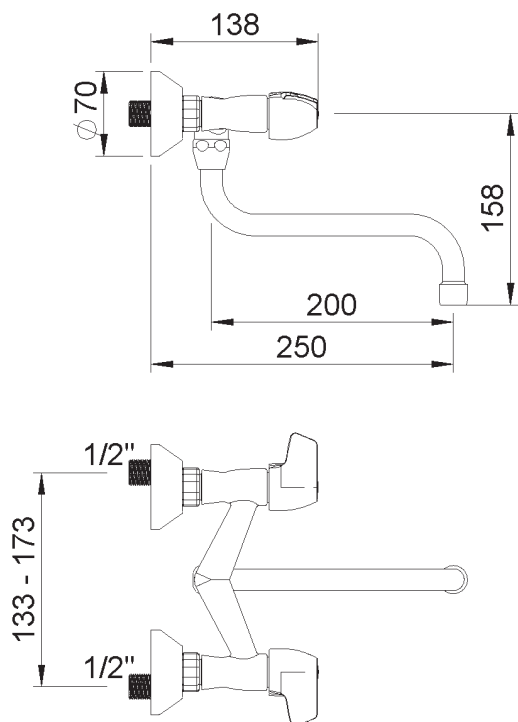

PRODUCT TECHNICAL SHEET

Collection : **PILE & FACE**

Ref. : **1002.--.21**

Mélangeur cuisine mural, bec mobile en-dessous

Wand keukenmengkraan, draaibare uitloop onderaan

Wall-mounted kitchen mixer, swivel spout under

Picture

Product details

Weight : 1,9 kg

Internal mechanism : 1/3 turn compression valve

Technical drawing

RA0.V01